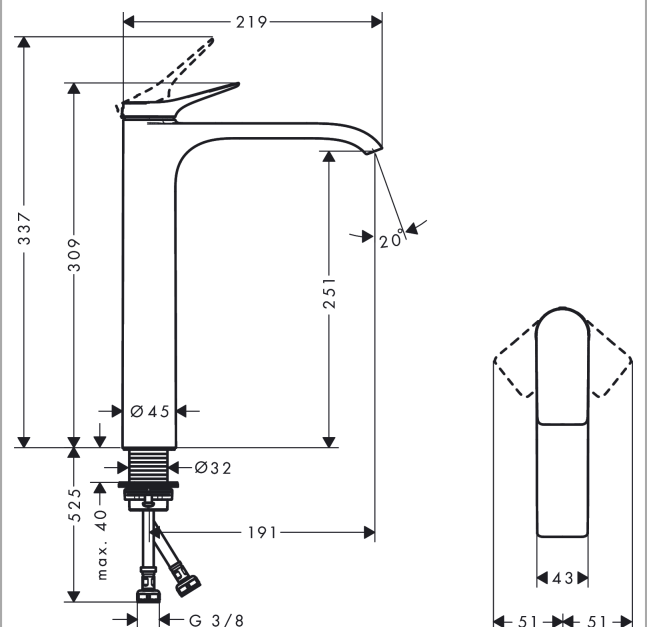

##### product features

- ComfortZone 250
- projection 191 mm
- spray type: WaterfallStream
- maximum flow rate at 3 bar: 5 l/min
- ceramic cartridge
- temperature limitation adjustable
- suitable for continuous flow water heaters
- connection type: G 3/8 connections
- connection dimension: DN15

#### Product image

#### Scale drawing