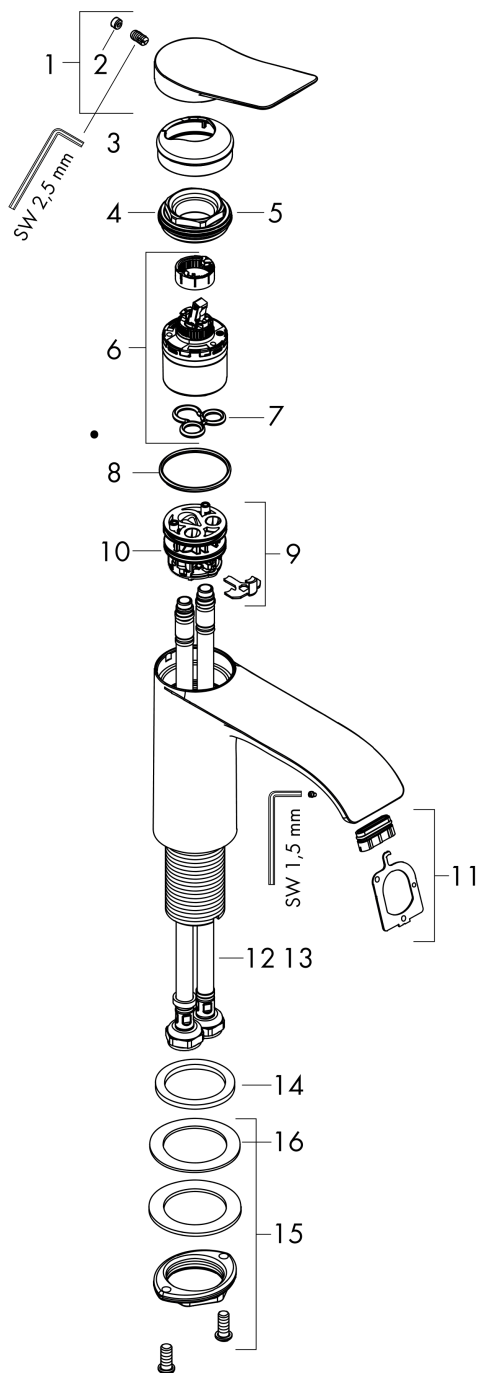

#### Scale drawing

#### Flowchart

**Vivenis**  
**Single lever basin mixer 250 for washbowls without waste set**  
 Surfaces: **Matt White**    Article Number: **75042700**

## Exploded Drawing

Year of production: >06/21

### Spare part list

Year of production: >06/21

Pos.	Description	Article Number	Price	PU
1	handle	94277700	-	1
2	screw cover	93735700	-	1
3	escutcheon	94027700	-	1
4	nut	93995000	-	1
5	O-ring 35x1,5	92114000	-	1
6	cartridge, assy	93897000	-	1
7	seal	95008000	-	1
8	O-ring 35x2	92604000	-	1
9	adapter for cartridge	98750000	-	1
10	O-Ring 30x2	98186000	-	1
11	spray former	94275000	-	1
12	connection hose 600 mm M8x0,75 G3/8	96556000	-	1
13	O-ring 6,6x1,6	93019000	-	1
14	flat seal	98749000	-	1
15	fixing set (Ø 32)	13961000	-	1
16	lever collar	97548000	-	1
a	fixation extension 35 mm	13898000	-	1